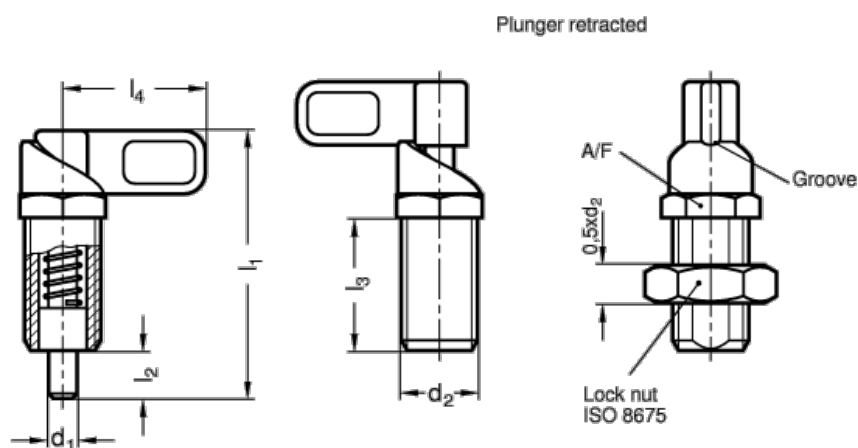

Article number: 2061286M1215A

Description: E+G indexing plunger GN 612.8-6-M12x1.5-A

Measures

Mounting information

A/F	= 13	preload = 8
d1	= 6	
d2	= 12x1,5	
L1	= 48	
L2	= 8	
L3	= 25	
L4	= 25	
Max load	= 22	